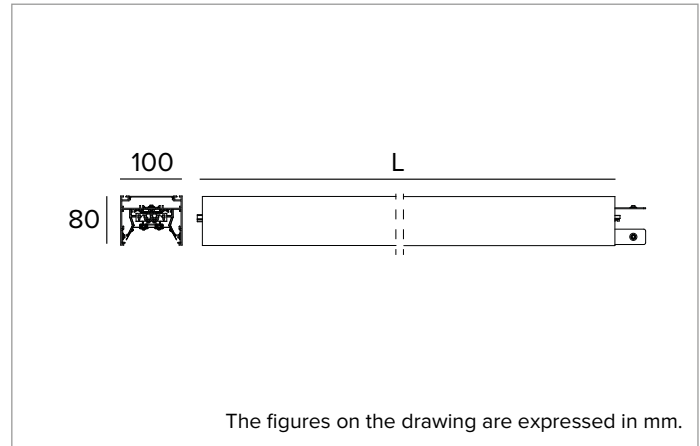

## T012MY830ELDB | LOGICO EASY System 100 - OPAL HO

LED luminaire for ceiling or suspended system installation. Emergency linear module

		3000K	H(m)	D(m)	E <sub>max</sub> (lx)
		Ra80		109°	
Fixture Power	50W	1	2.82	1617	
Source Flux	4499lm	2	5.64	404	
Fixture Flux	4499lm	3	8.46	180	
Efficacy	90lm/W	4	11.28	101	
G0301A	I <sub>max</sub> =359cd/klm	I <sub>max</sub>	1617cd	5	14.10